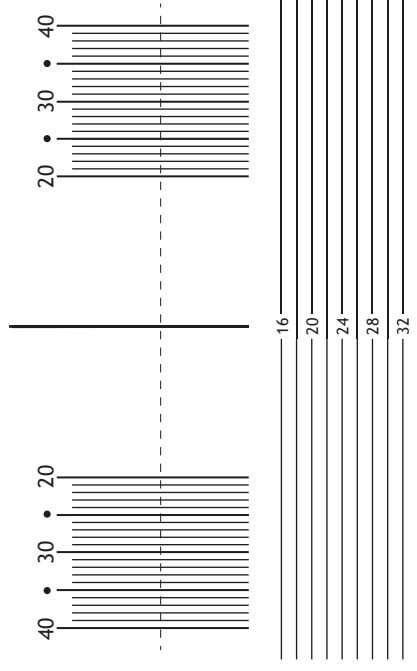

Concord Desktop

Fitting Height 18mm

Centration Chart

74

74

Fitting Height 18mm