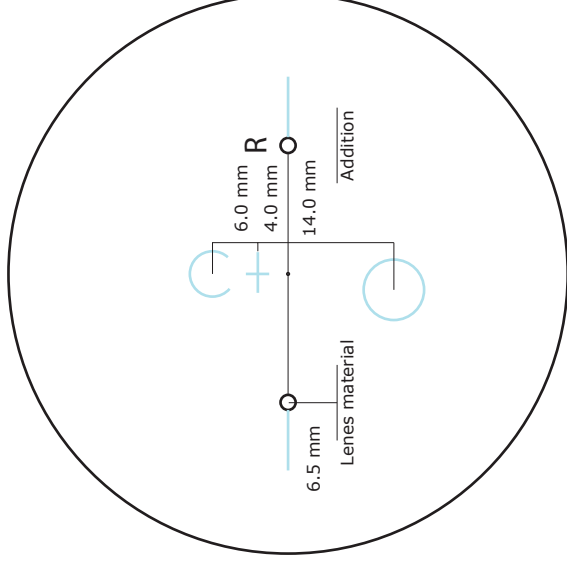

## Fitting Height 18mm Centration Chart

74

74

## Concord Freeform Lenses

- Digital soft freeform lens design
- Corridor length (= 15mm / U = 16mm / U = 17mm / U = 18mm) symbol is positioned under nasal side reference cross
- Corridor length is automatically calculated according to Rx, PD and frame measurements
- Add power is positioned under temple side reference cross
- Design is best suited for experienced PAL wearers wanting greater visual acuity in near vision
  - Lens design has wide distance and near areas
  - Oblique astigmatism is minimized
- Wearers adapt quickly to their lenses, enjoying greater visual comfort