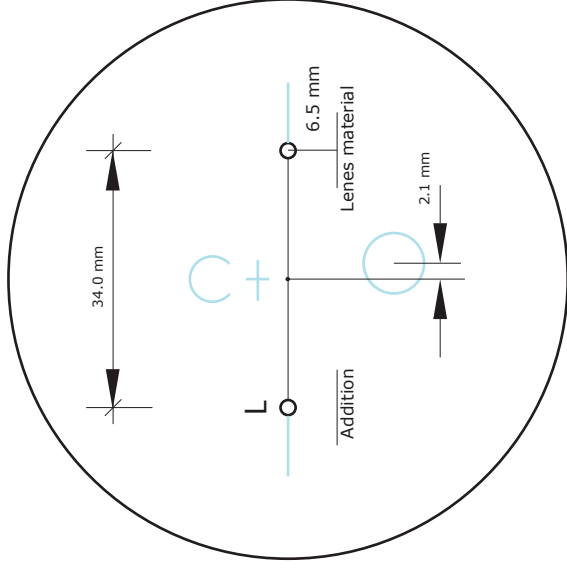

## Fitting Height 18mm Centration Chart

74

74

## Concord Freeform Lenses

- Digital soft freeform lens design
- Corridor length (= 15mm / U = 16mm / U = 17mm / U = 18mm) symbol is positioned under nasal side reference cross
- Corridor length is automatically calculated according to Rx, PD and frame measurements
- Add power is positioned under temple side reference cross
- Design is best suited for experienced PAL wearers wanting greater visual acuity in near vision
  - Lens design has wide distance and near areas
  - Oblique astigmatism is minimized
- Wearers adapt quickly to their lenses, enjoying greater visual comfort