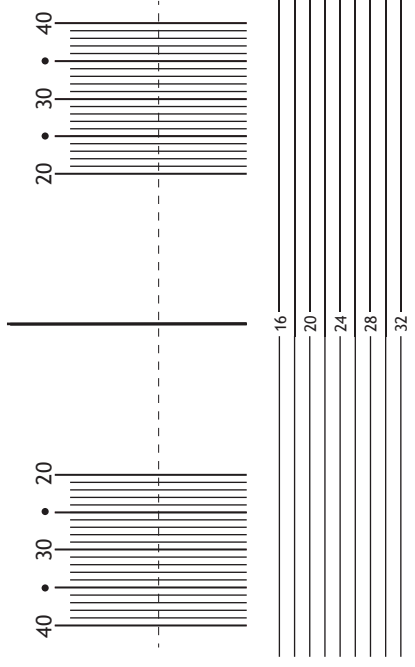

## Fitting Height 18mm Centration Chart

74

74

## Concord Freeform Lenses

- Digital soft freeform lens design
- Corridor length (= 15mm / U = 16mm / U = 17mm / U = 18mm) symbol is positioned under nasal side reference cross
- Corridor length is automatically calculated according to Rx, PD and frame measurements
- Add power is positioned under temple side reference cross
- Design is best suited for experienced PAL wearers wanting greater visual acuity in near vision
  - Lens design has wide distance and near areas
  - Oblique astigmatism is minimized
- Wearers adapt quickly to their lenses, enjoying greater visual comfort