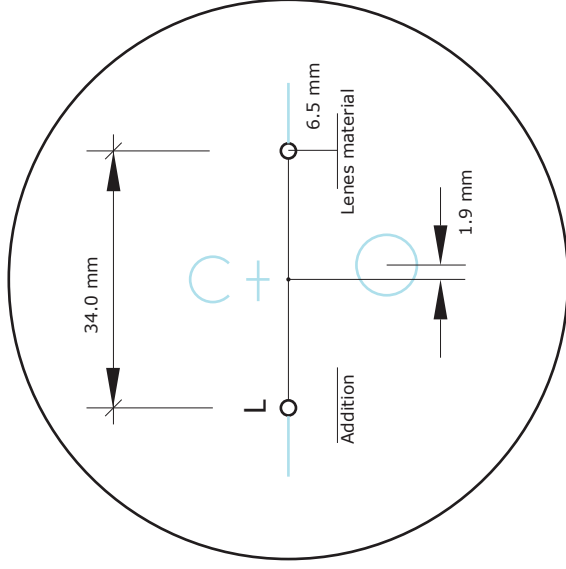

## Fitting Height 17mm Centration Chart

74

74

## Concord Freeform Lenses

- Digital soft freeform lens design
- Corridor length ( $= 15\text{mm} / U = 16\text{mm} / U = 17\text{mm} / U = 18\text{mm}$ ) symbol is positioned under nasal side reference cross
- Corridor length is automatically calculated according to Rx, PD and frame measurements
- Add power is positioned under temple side reference cross
- Design is best suited for experienced PAL wearers wanting greater visual acuity in near vision
  - Lens design has wide distance and near areas
  - Oblique astigmatism is minimized
- Wearers adapt quickly to their lenses, enjoying greater visual comfort