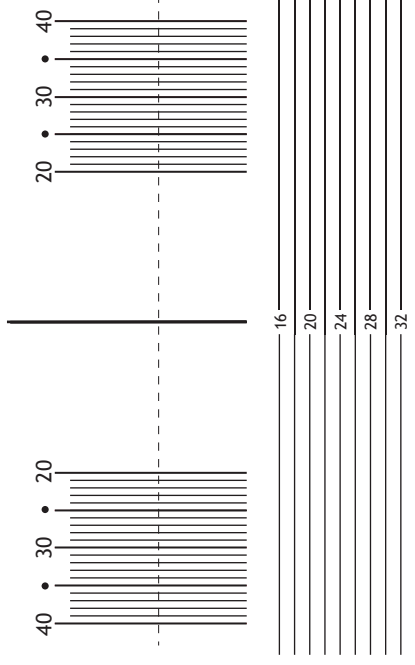

## Fitting Height 17mm Centration Chart

74

74

## Concord Freeform Lenses

- Digital soft freeform lens design
- Corridor length ( $= 15\text{mm} / U = 16\text{mm} / U = 17\text{mm} / U = 18\text{mm}$ ) symbol is positioned under nasal side reference cross
- Corridor length is automatically calculated according to Rx, PD and frame measurements
- Add power is positioned under temple side reference cross
- Design is best suited for experienced PAL wearers wanting greater visual acuity in near vision
  - Lens design has wide distance and near areas
  - Oblique astigmatism is minimized
- Wearers adapt quickly to their lenses, enjoying greater visual comfort