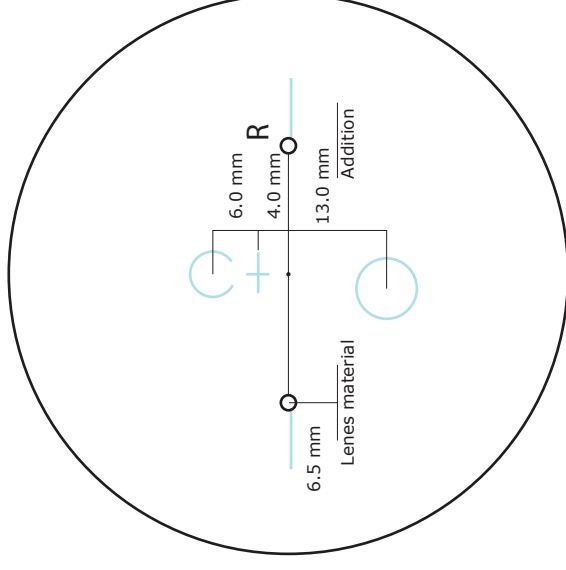

## Fitting Height 17mm Centration Chart

74

74

## Concord Freeform Lenses

- Digital soft freeform lens design
- Corridor length ( $= 15\text{mm} / U = 16\text{mm} / U = 17\text{mm} / U = 18\text{mm}$ ) symbol is positioned under nasal side reference cross
- Corridor length is automatically calculated according to Rx, PD and frame measurements
- Add power is positioned under temple side reference cross
- Design is best suited for experienced PAL wearers wanting greater visual acuity in near vision
  - Lens design has wide distance and near areas
  - Oblique astigmatism is minimized
- Wearers adapt quickly to their lenses, enjoying greater visual comfort