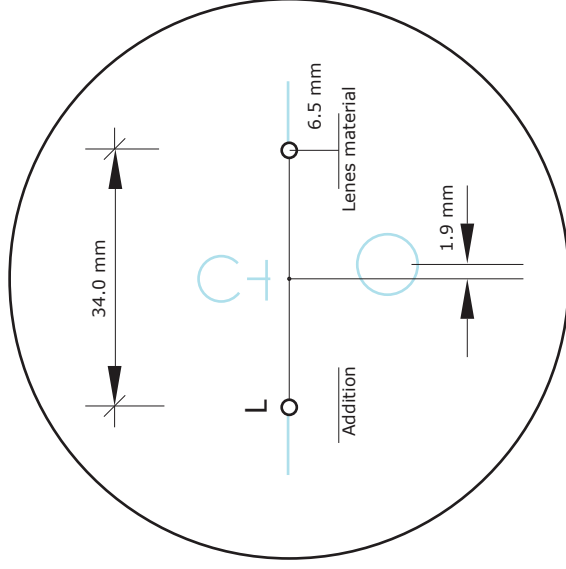

Concord

Fitting Height 16mm

Centration Chart

74

74

Concord Freeform Lenses

- Digital soft freeform lens design
- Corridor length (= 15mm / = 16mm / U = 18mm / U = 17mm) symbol is positioned under nasal side reference cross
- Corridor length is automatically calculated according to Rx, PD and frame measurements
- Add power is positioned under temple side reference cross
- Design is best suited for experienced PAL wearers wanting greater visual acuity in near vision
 - Lens design has wide distance and near areas
 - Oblique astigmatism is minimized
- Wearers adapt quickly to their lenses, enjoying greater visual comfort