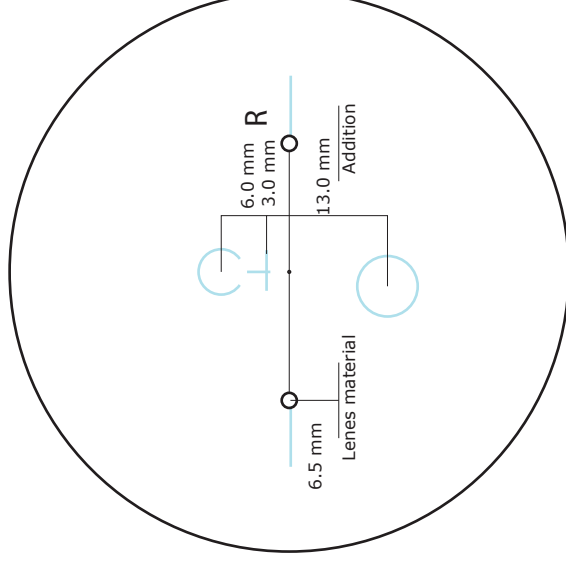

Concord

Fitting Height 16mm

Centration Chart

74

74

Concord Freeform Lenses

- Digital soft freeform lens design
- Corridor length (= 15mm / = 16mm / U = 18mm / U = 17mm) symbol is positioned under nasal side reference cross
- Corridor length is automatically calculated according to Rx, PD and frame measurements
- Add power is positioned under temple side reference cross
- Design is best suited for experienced PAL wearers wanting greater visual acuity in near vision
 - Lens design has wide distance and near areas
 - Oblique astigmatism is minimized
- Wearers adapt quickly to their lenses, enjoying greater visual comfort