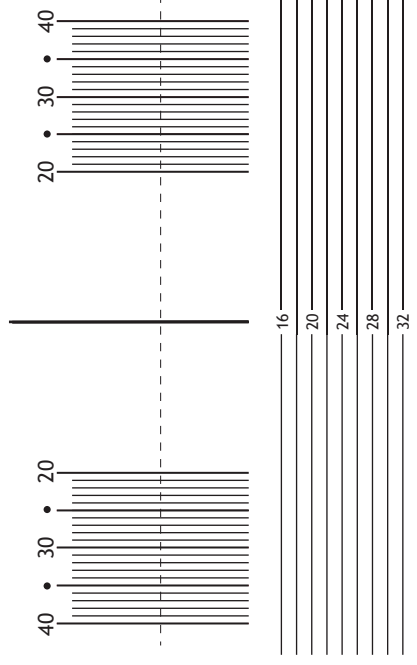

Concord

Fitting Height 16mm

Centration Chart

74

74

Concord Freeform Lenses

- Digital soft freeform lens design
- Corridor length (= 15mm / = 16mm / U = 18mm / U = 17mm) symbol is positioned under nasal side reference cross
- Corridor length is automatically calculated according to Rx, PD and frame measurements
- Add power is positioned under temple side reference cross
- Design is best suited for experienced PAL wearers wanting greater visual acuity in near vision
 - Lens design has wide distance and near areas
 - Oblique astigmatism is minimized
- Wearers adapt quickly to their lenses, enjoying greater visual comfort