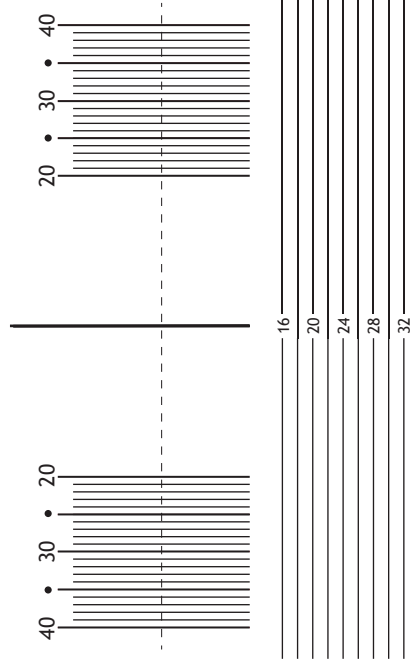

## Fitting Height 15mm

### Centration Chart

74

74

## Concord Freeform Lenses

- Digital soft freeform lens design
- Corridor length (= 15mm) / U = 16mm / U = 18mm) symbol is positioned under nasal side reference cross
- Corridor length is automatically calculated according to Rx, PD and frame measurements
- Add power is positioned under temple side reference cross
- Design is best suited for experienced PAL wearers wanting greater visual acuity in near vision
  - Lens design has wide distance and near areas
  - Oblique astigmatism is minimized
- Wearers adapt quickly to their lenses, enjoying greater visual comfort