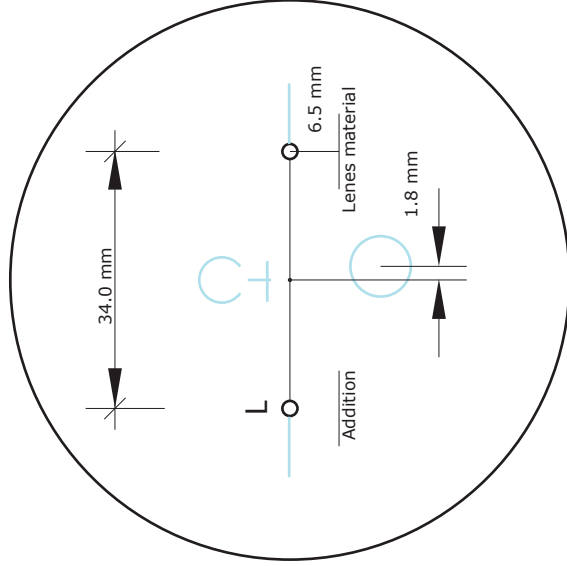

## Fitting Height 15mm

### Centration Chart

74

74

## Concord Freeform Lenses

- Digital soft freeform lens design
- Corridor length (= 15mm) / U = 16mm / U = 18mm) symbol is positioned under nasal side reference cross
- Corridor length is automatically calculated according to Rx, PD and frame measurements
- Add power is positioned under temple side reference cross
- Design is best suited for experienced PAL wearers wanting greater visual acuity in near vision
  - Lens design has wide distance and near areas
  - Oblique astigmatism is minimized
- Wearers adapt quickly to their lenses, enjoying greater visual comfort