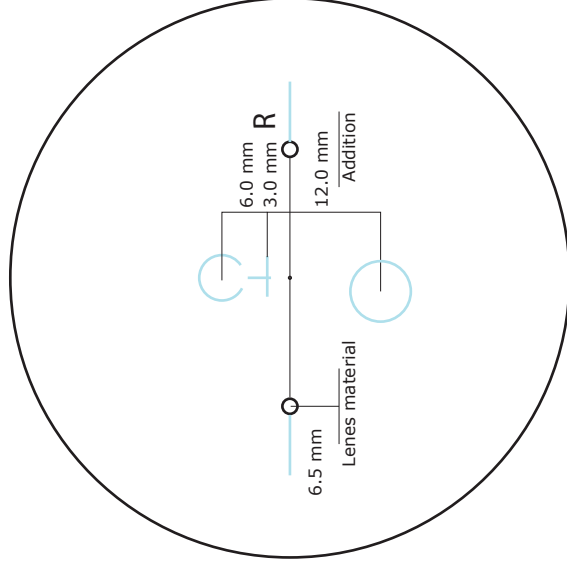

## Fitting Height 15mm

### Centration Chart

74

74

## Concord Freeform Lenses

- Digital soft freeform lens design
- Corridor length (= 15mm) / U = 16mm / U = 18mm) symbol is positioned under nasal side reference cross
- Corridor length is automatically calculated according to Rx, PD and frame measurements
- Add power is positioned under temple side reference cross
- Design is best suited for experienced PAL wearers wanting greater visual acuity in near vision
  - Lens design has wide distance and near areas
  - Oblique astigmatism is minimized
- Wearers adapt quickly to their lenses, enjoying greater visual comfort