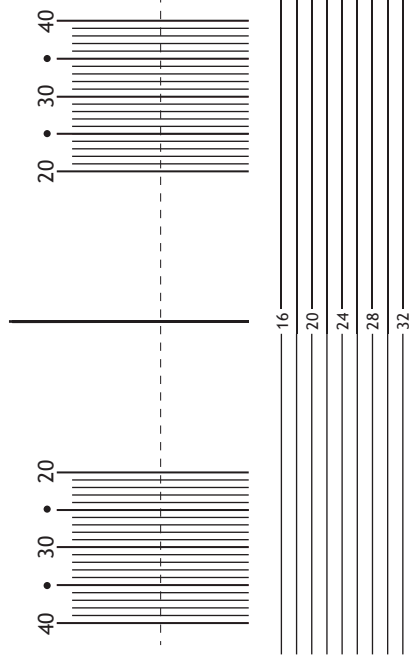

Alpha & Accurate

Fitting Height 18mm

Centration Chart

74

74

Fitting Height 18mm

- Alpha H20 Accurate H40
- Alpha H40 Accurate H60
- Alpha H60 Accurate S40
- Alpha S40