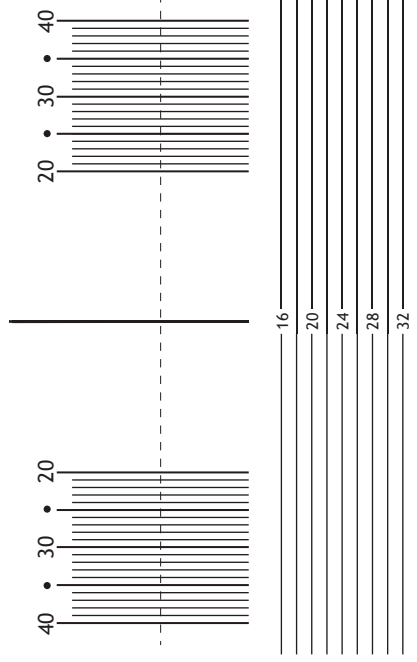

Alpha & Accurate

Fitting Height 16mm

Centration Chart

74

74

Fitting Height 16mm

- Alpha H20 Accurate H40
- Alpha H40 Accurate H60
- Alpha H60 Accurate S40
- Alpha S40