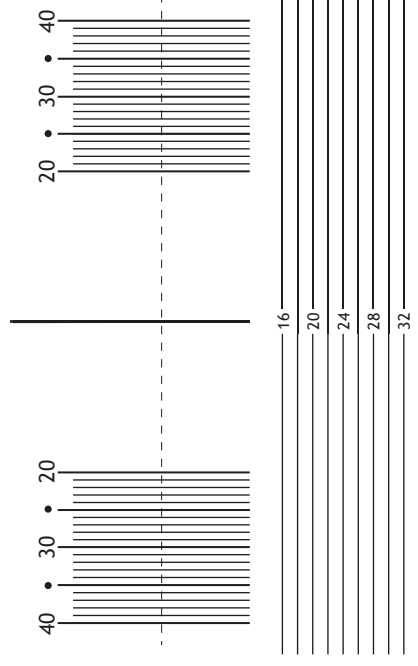

Alpha & Accurate

Fitting Height 14mm

Centration Chart

74

74

Fitting Height 14mm

- Alpha H20 Accurate H40
- Alpha H40 Accurate H60
- Alpha H60