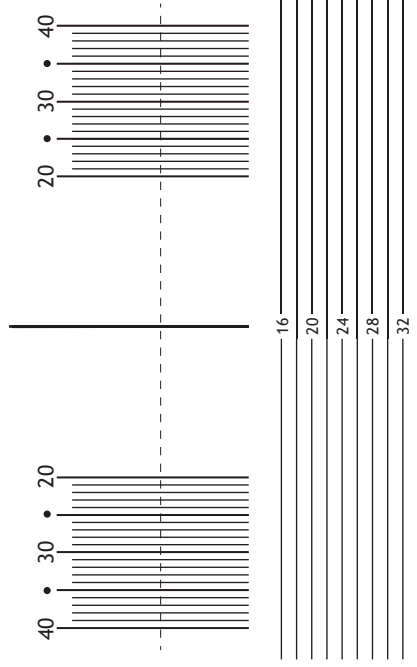

Alpha

Fitting Height 17mm

Centration Chart

74

74

Fitting Height 17mm

Alpha S40