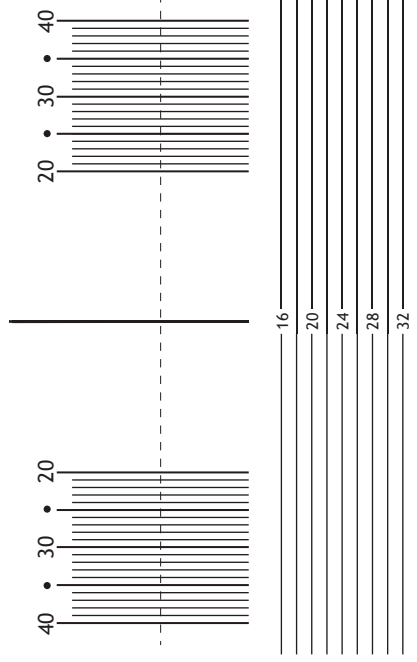

Acomoda

Fitting Height 14mm

Centration Chart

74

74

Fitting Height 14mm